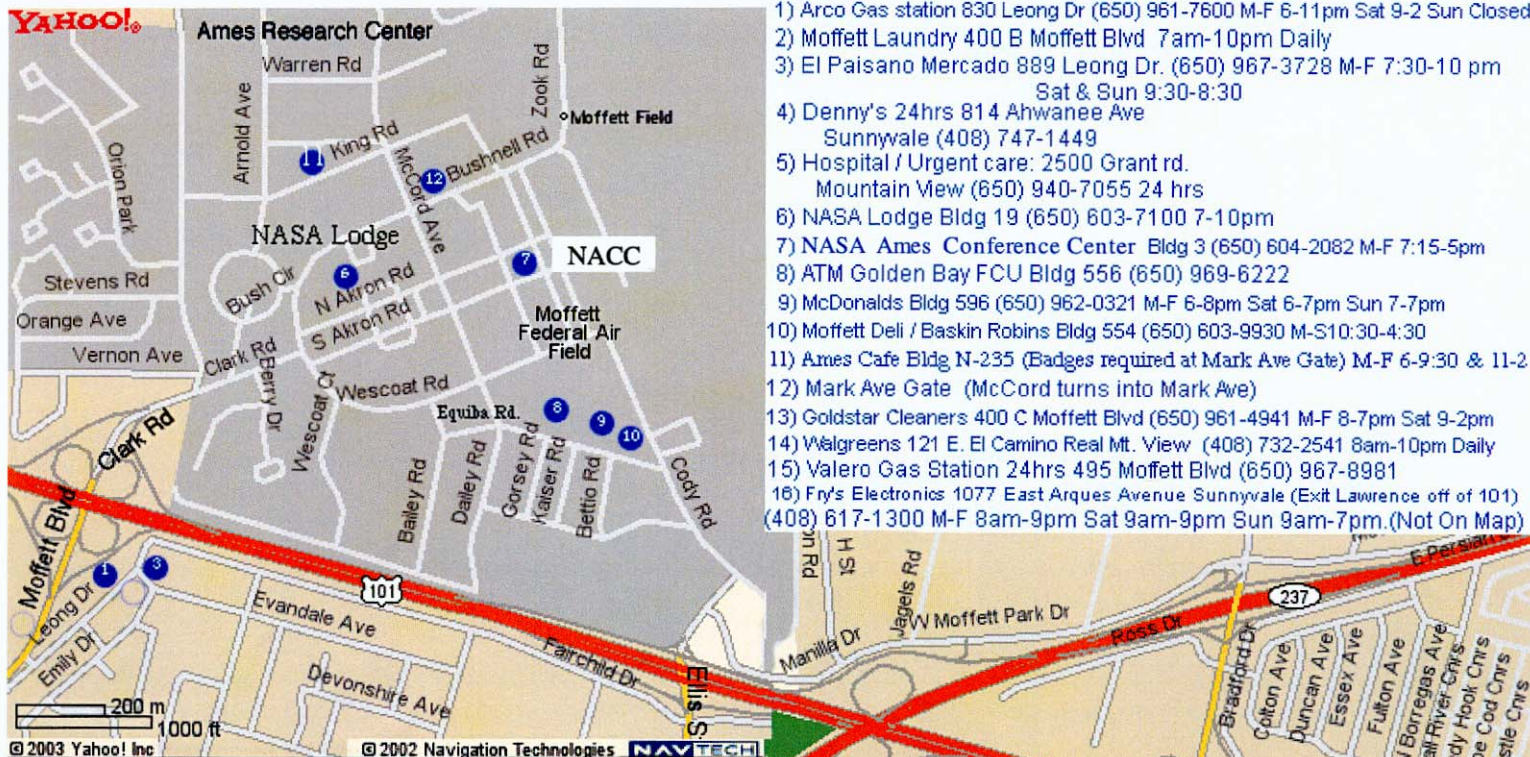

Ames Research Center

10 Mile Radius Map

Visit us on the world wide web <http://naccenter.arc.nasa.gov>