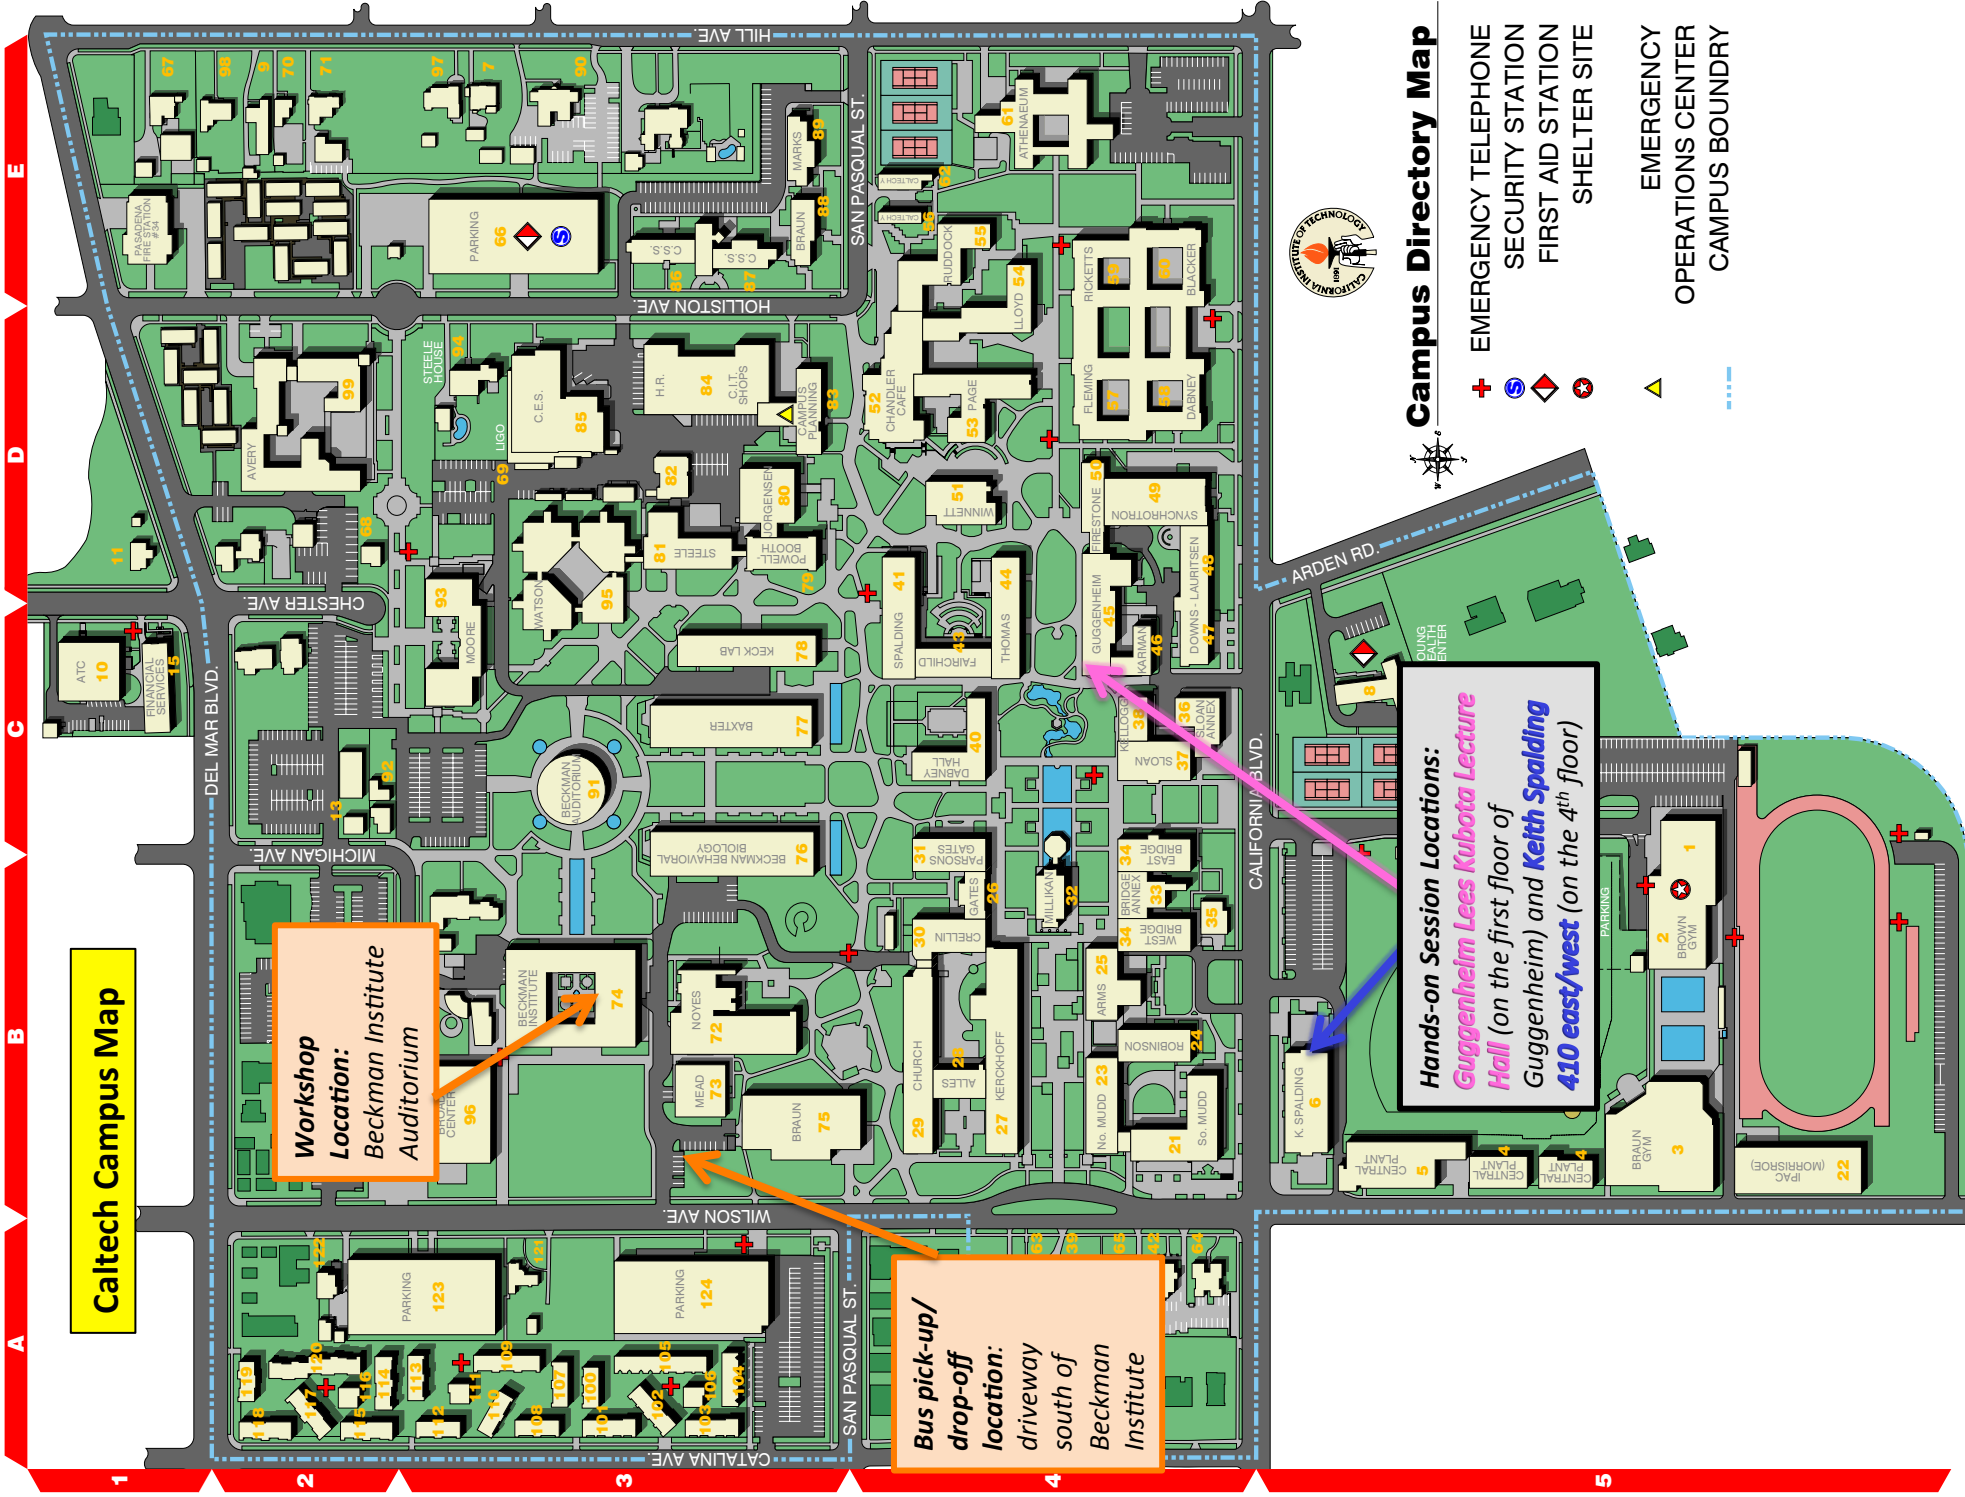

Hands-on Session Locations:
Guggenheim Lees Kubota Lecture Hall (on the first floor of Guggenheim) and **Keith Spalding 410 east/west** (on the 4th floor)

Caltech Campus Map

Workshop Location:
Beckman Institute Auditorium

Bus pick-up/drop-off location:
driveway south of Beckman Institute

Campus Directory Map

- EMERGENCY TELEPHONE
- SECURITY STATION
- FIRST AID STATION
- SHELTER SITE
- EMERGENCY OPERATIONS CENTER
- CAMPUS BOUNDARY