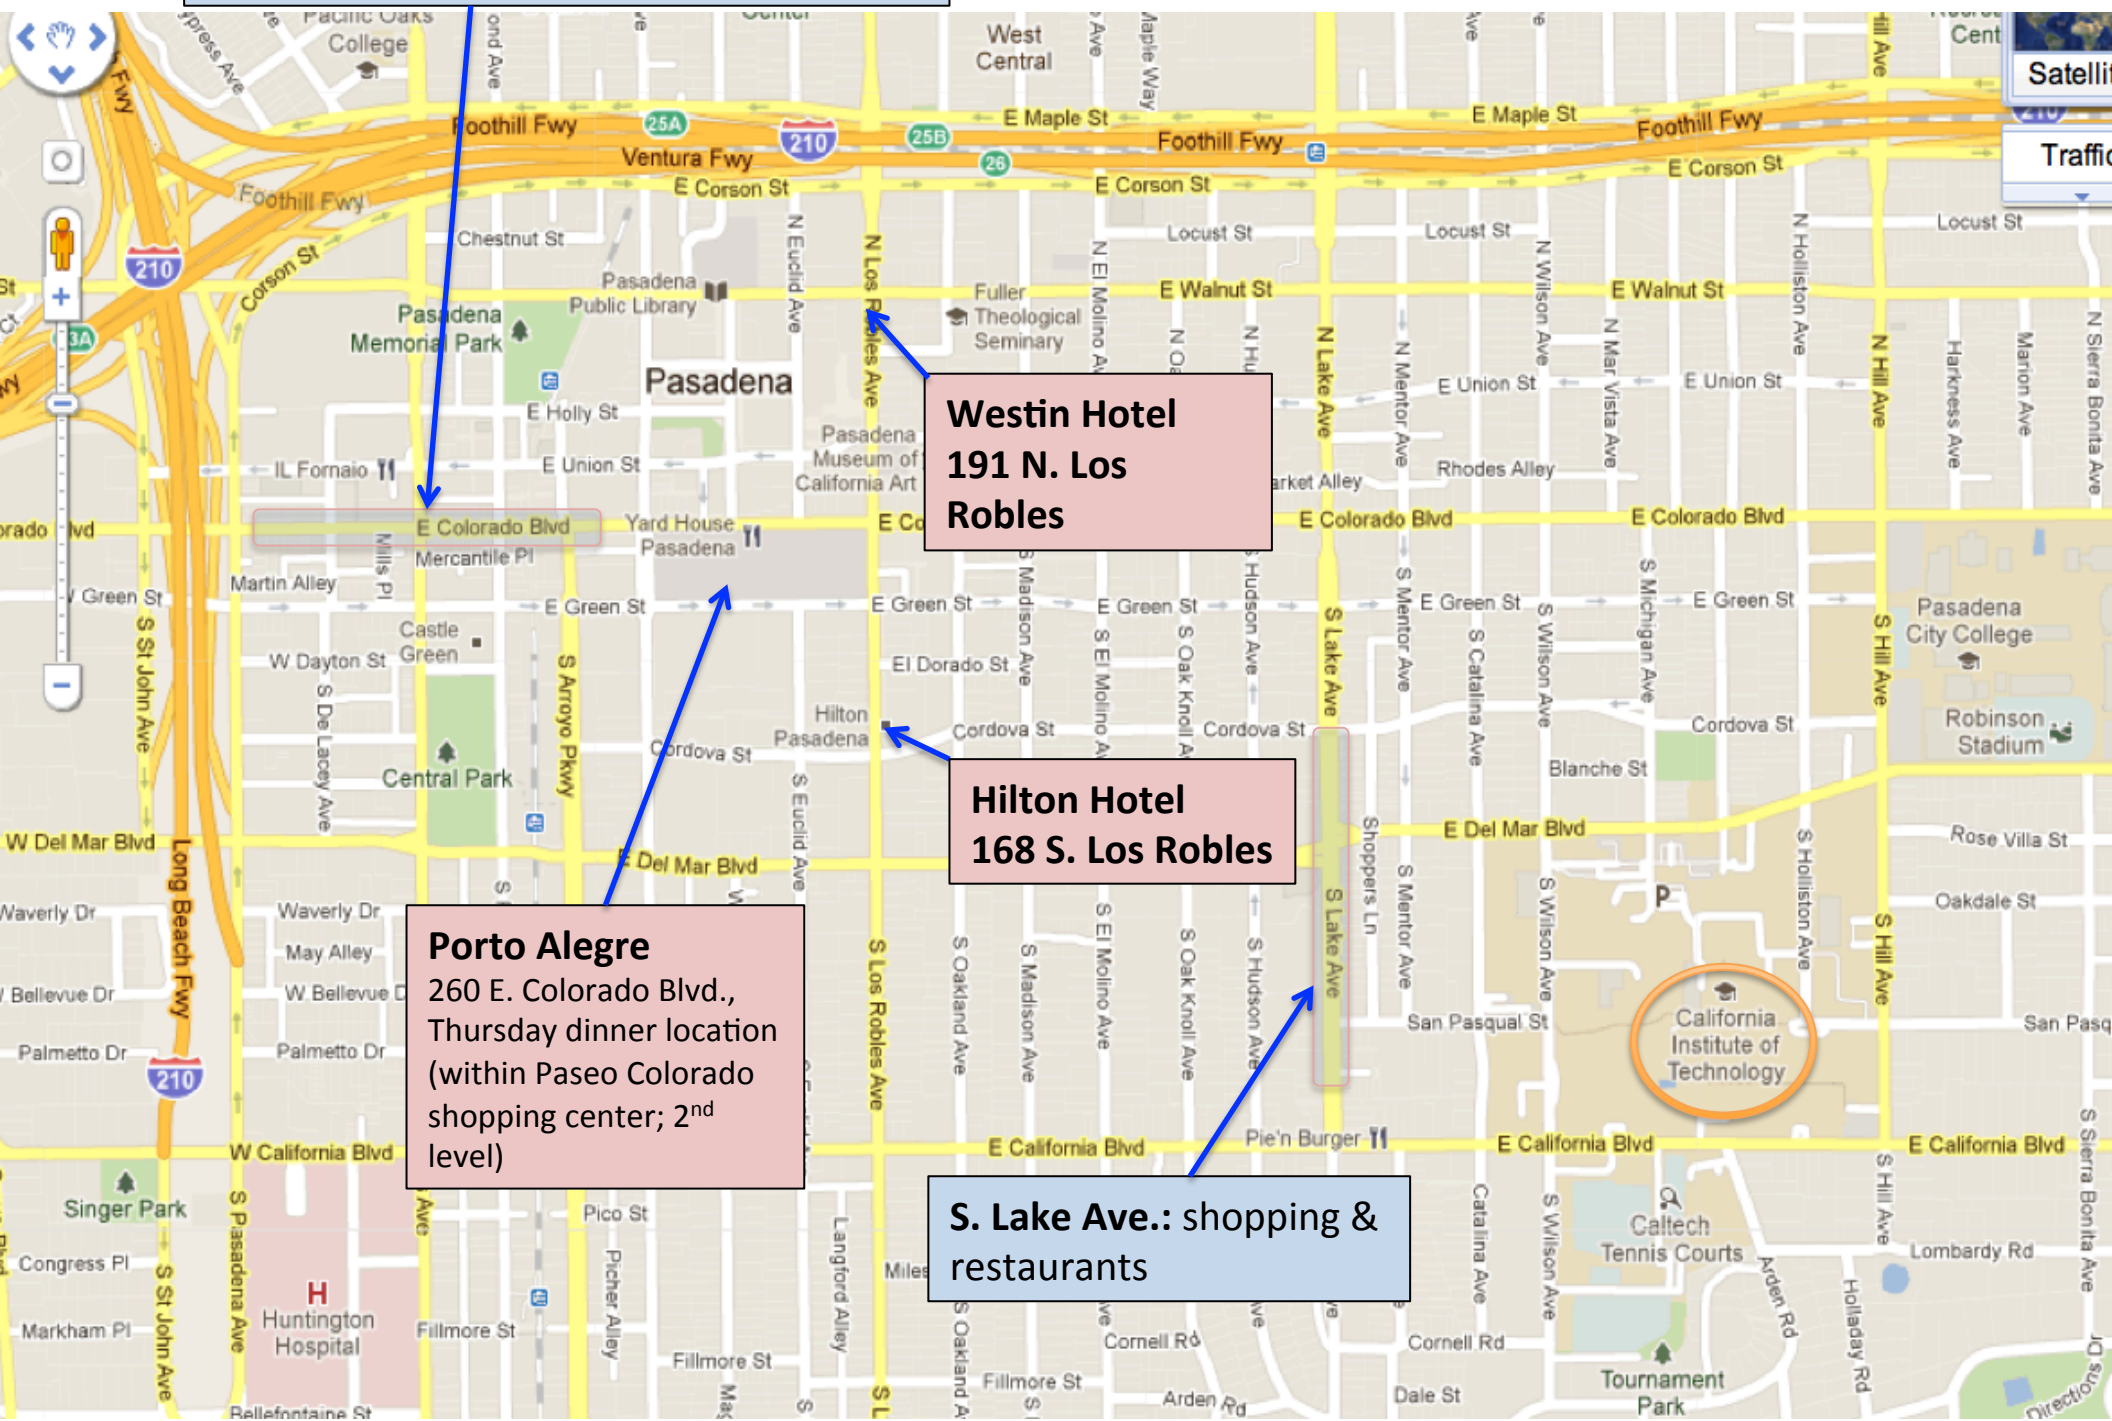

Old Pasadena: shopping & restaurants

Large Scale Map of Pasadena

Westin Hotel
191 N. Los Robles

Hilton Hotel
168 S. Los Robles

Porto Alegre
260 E. Colorado Blvd.,
Thursday dinner location
(within Paseo Colorado
shopping center; 2nd
level)

**S. Lake Ave.: shopping &
restaurants**

California
Institute of
Technology